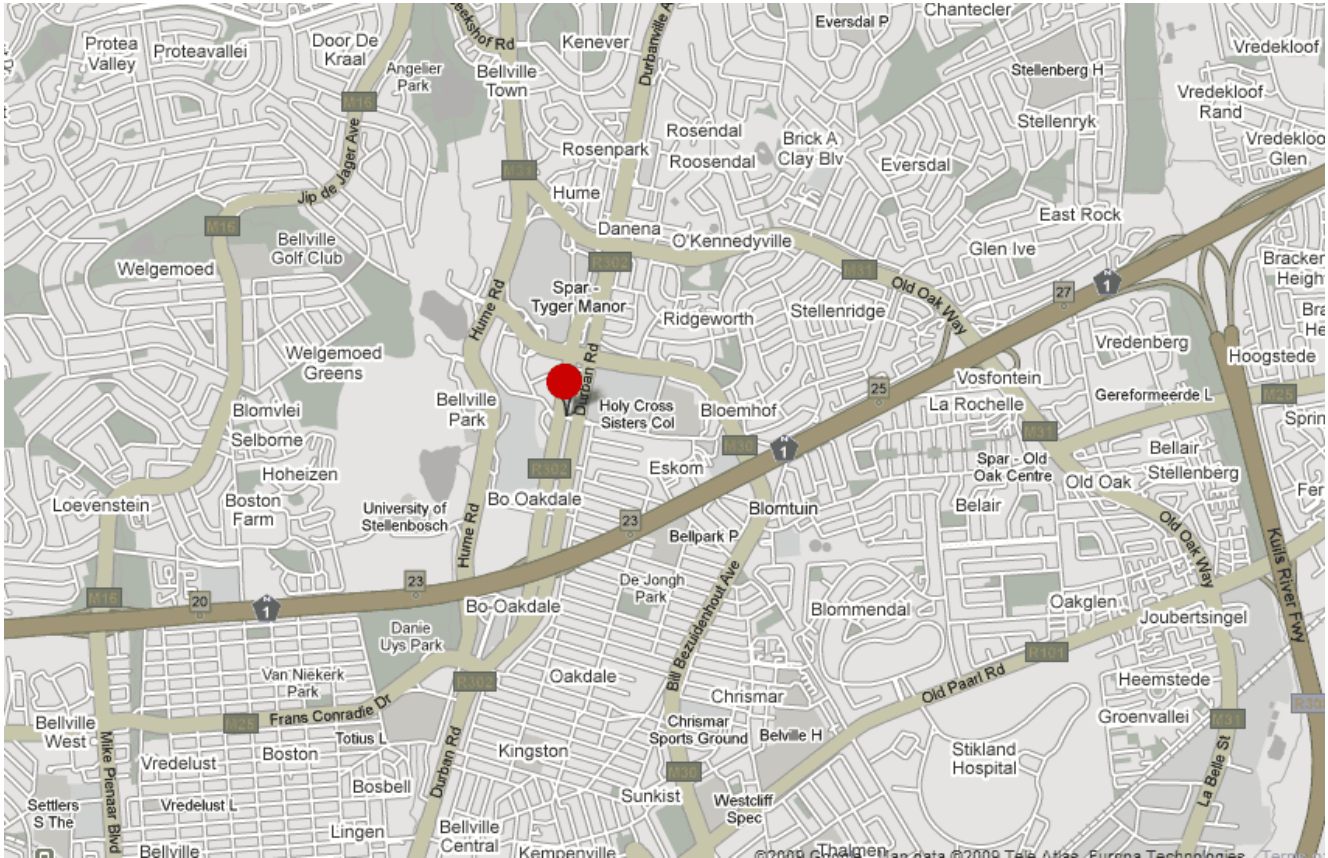

DK Architects – Map and Directions

Directions

1. If coming along the N1 Freeway (any direction), take the Durbanville off ramp – drive in the direction of Tygervalley Shopping Centre.
2. Take the first traffic light intersection and turn right.
Make an immediate left turn into Edward Street (running parallel to Durban Road).
3. Drive until you see Limnos Bakery – we are situated right above on the 1st floor.
4. Ring the buzzer at the automated doors to the left of Limnos.